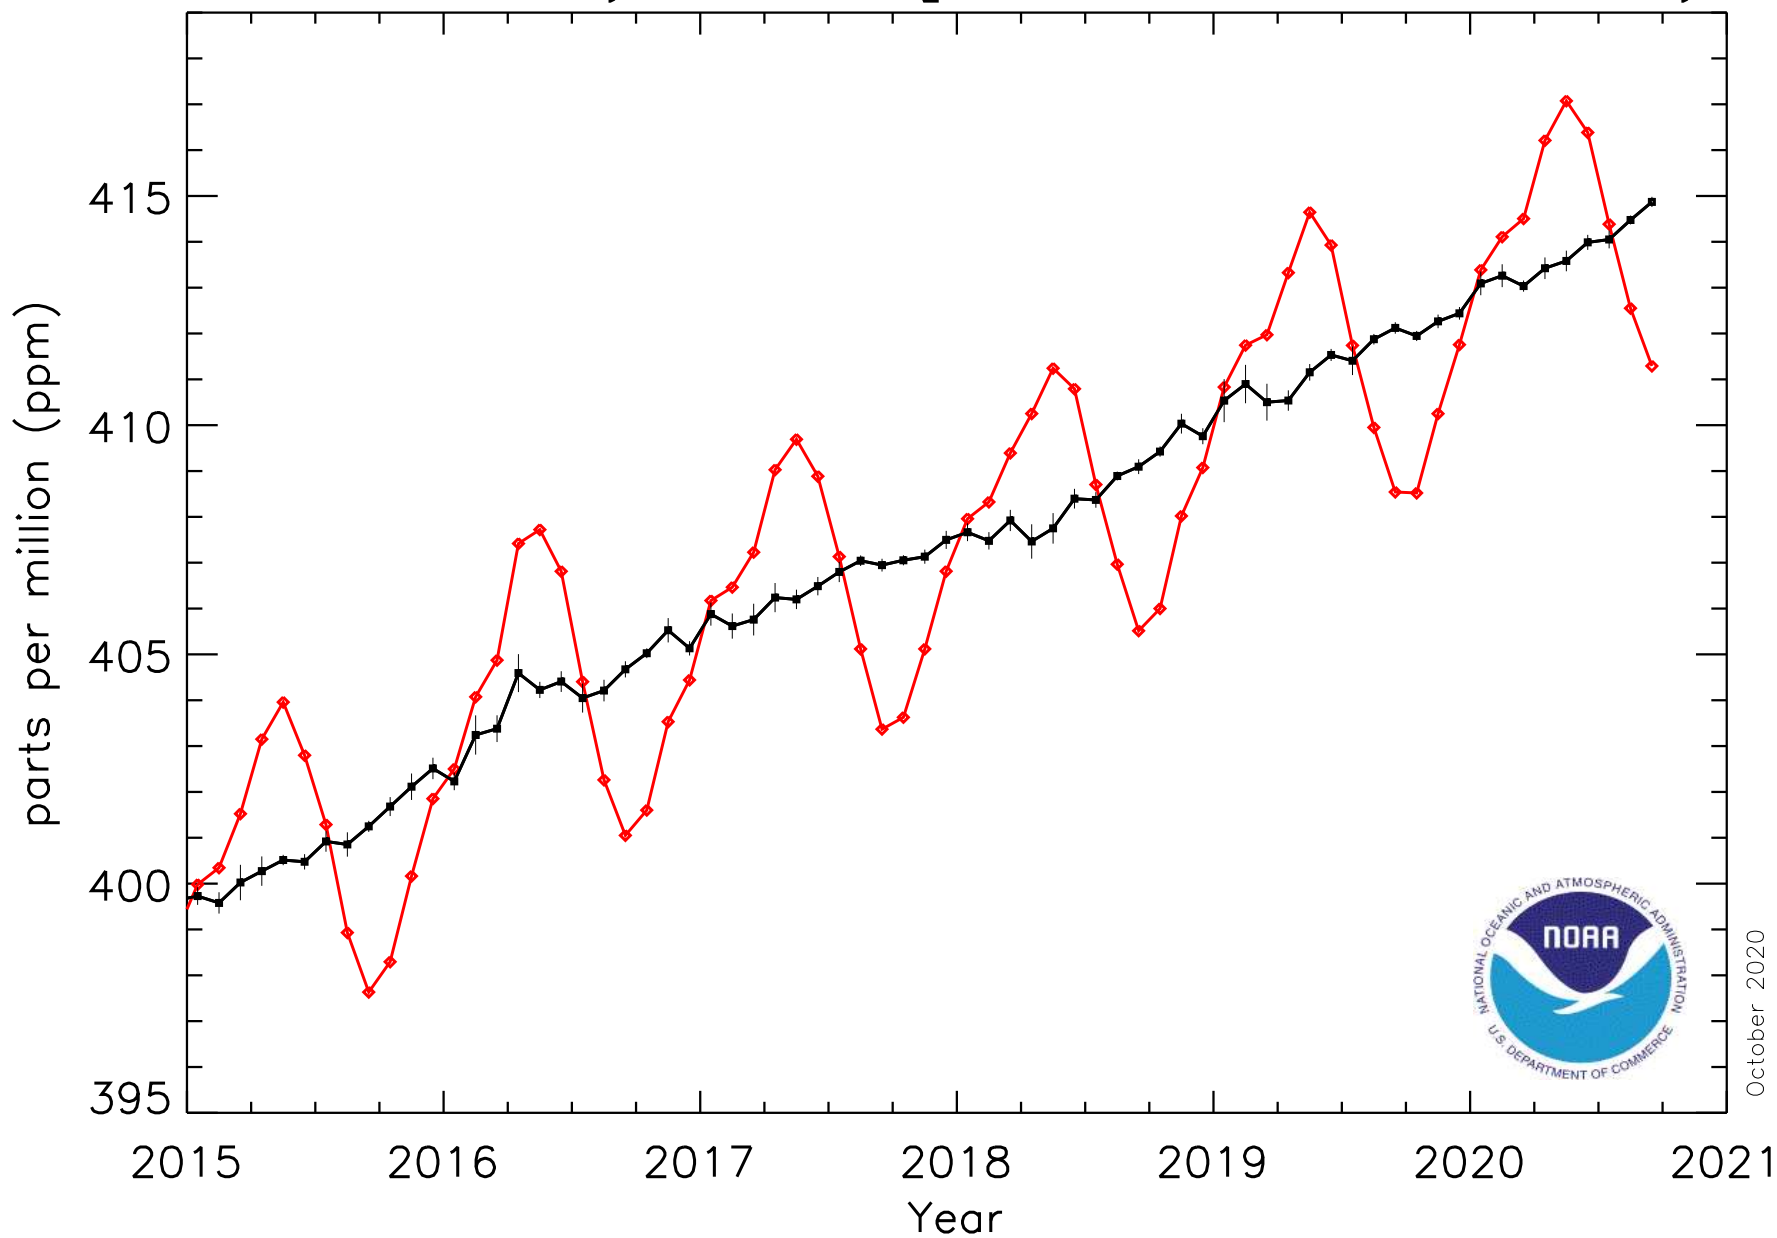

Recent monthly mean CO₂ at Mauna Loa Observatory

October 2020